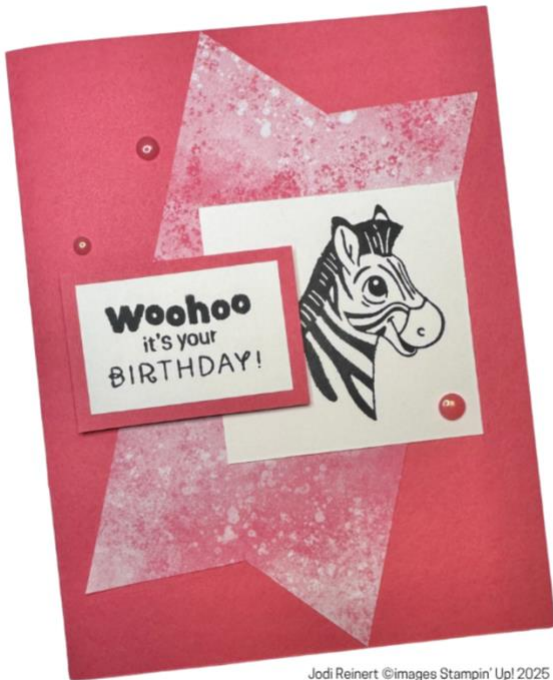

Silly Safari

Ideas Shared by Jodi Reinert - [Click Here for Video Tutorial](#)

Supplies

- **Stamps:** Silly Safari
- **Stampin' Pads:** Memento Black, Pecan Pie, Timid Tiger, Darling Duckling
- **Cardstock/Paper:** 2025-2027 In Color Designer Series Paper, Thick Basic White, Strawberry Slush, Timid Tiger, Darling Duckling, Cloud Cover, Secret Sea
- **Other:** 2025-2027 In Color Flat Pearls

Jodi Reinert ©images Stampin' Upl 2025

Measurements:

- **Thick Basic White:** 8 ½" x 5 ½"
- **Strawberry Slush:** 3 ¾" x 1 ½"
- **Timid Tiger:** 3 ¾" x 1 ½"
- **Darling Duckling:** 3 ¾" x 1 ½"
- **Secret Sea:** 2 ½" x 2 ½"
- **Thick Basic White:** 2" x 2"

Jodi Reinert ©images Stampin' Up! 2025

Measurements:

Measurements:

- **Strawberry Slush:** 8 ½" x 5 ½" and 2" x 1 ¼"
- **Thick Basic White:** 2 ¼" x 2 ¼" and 1 ¾" x 1"
- **Strawberry Slush DSP:** 5" x 2 ½"